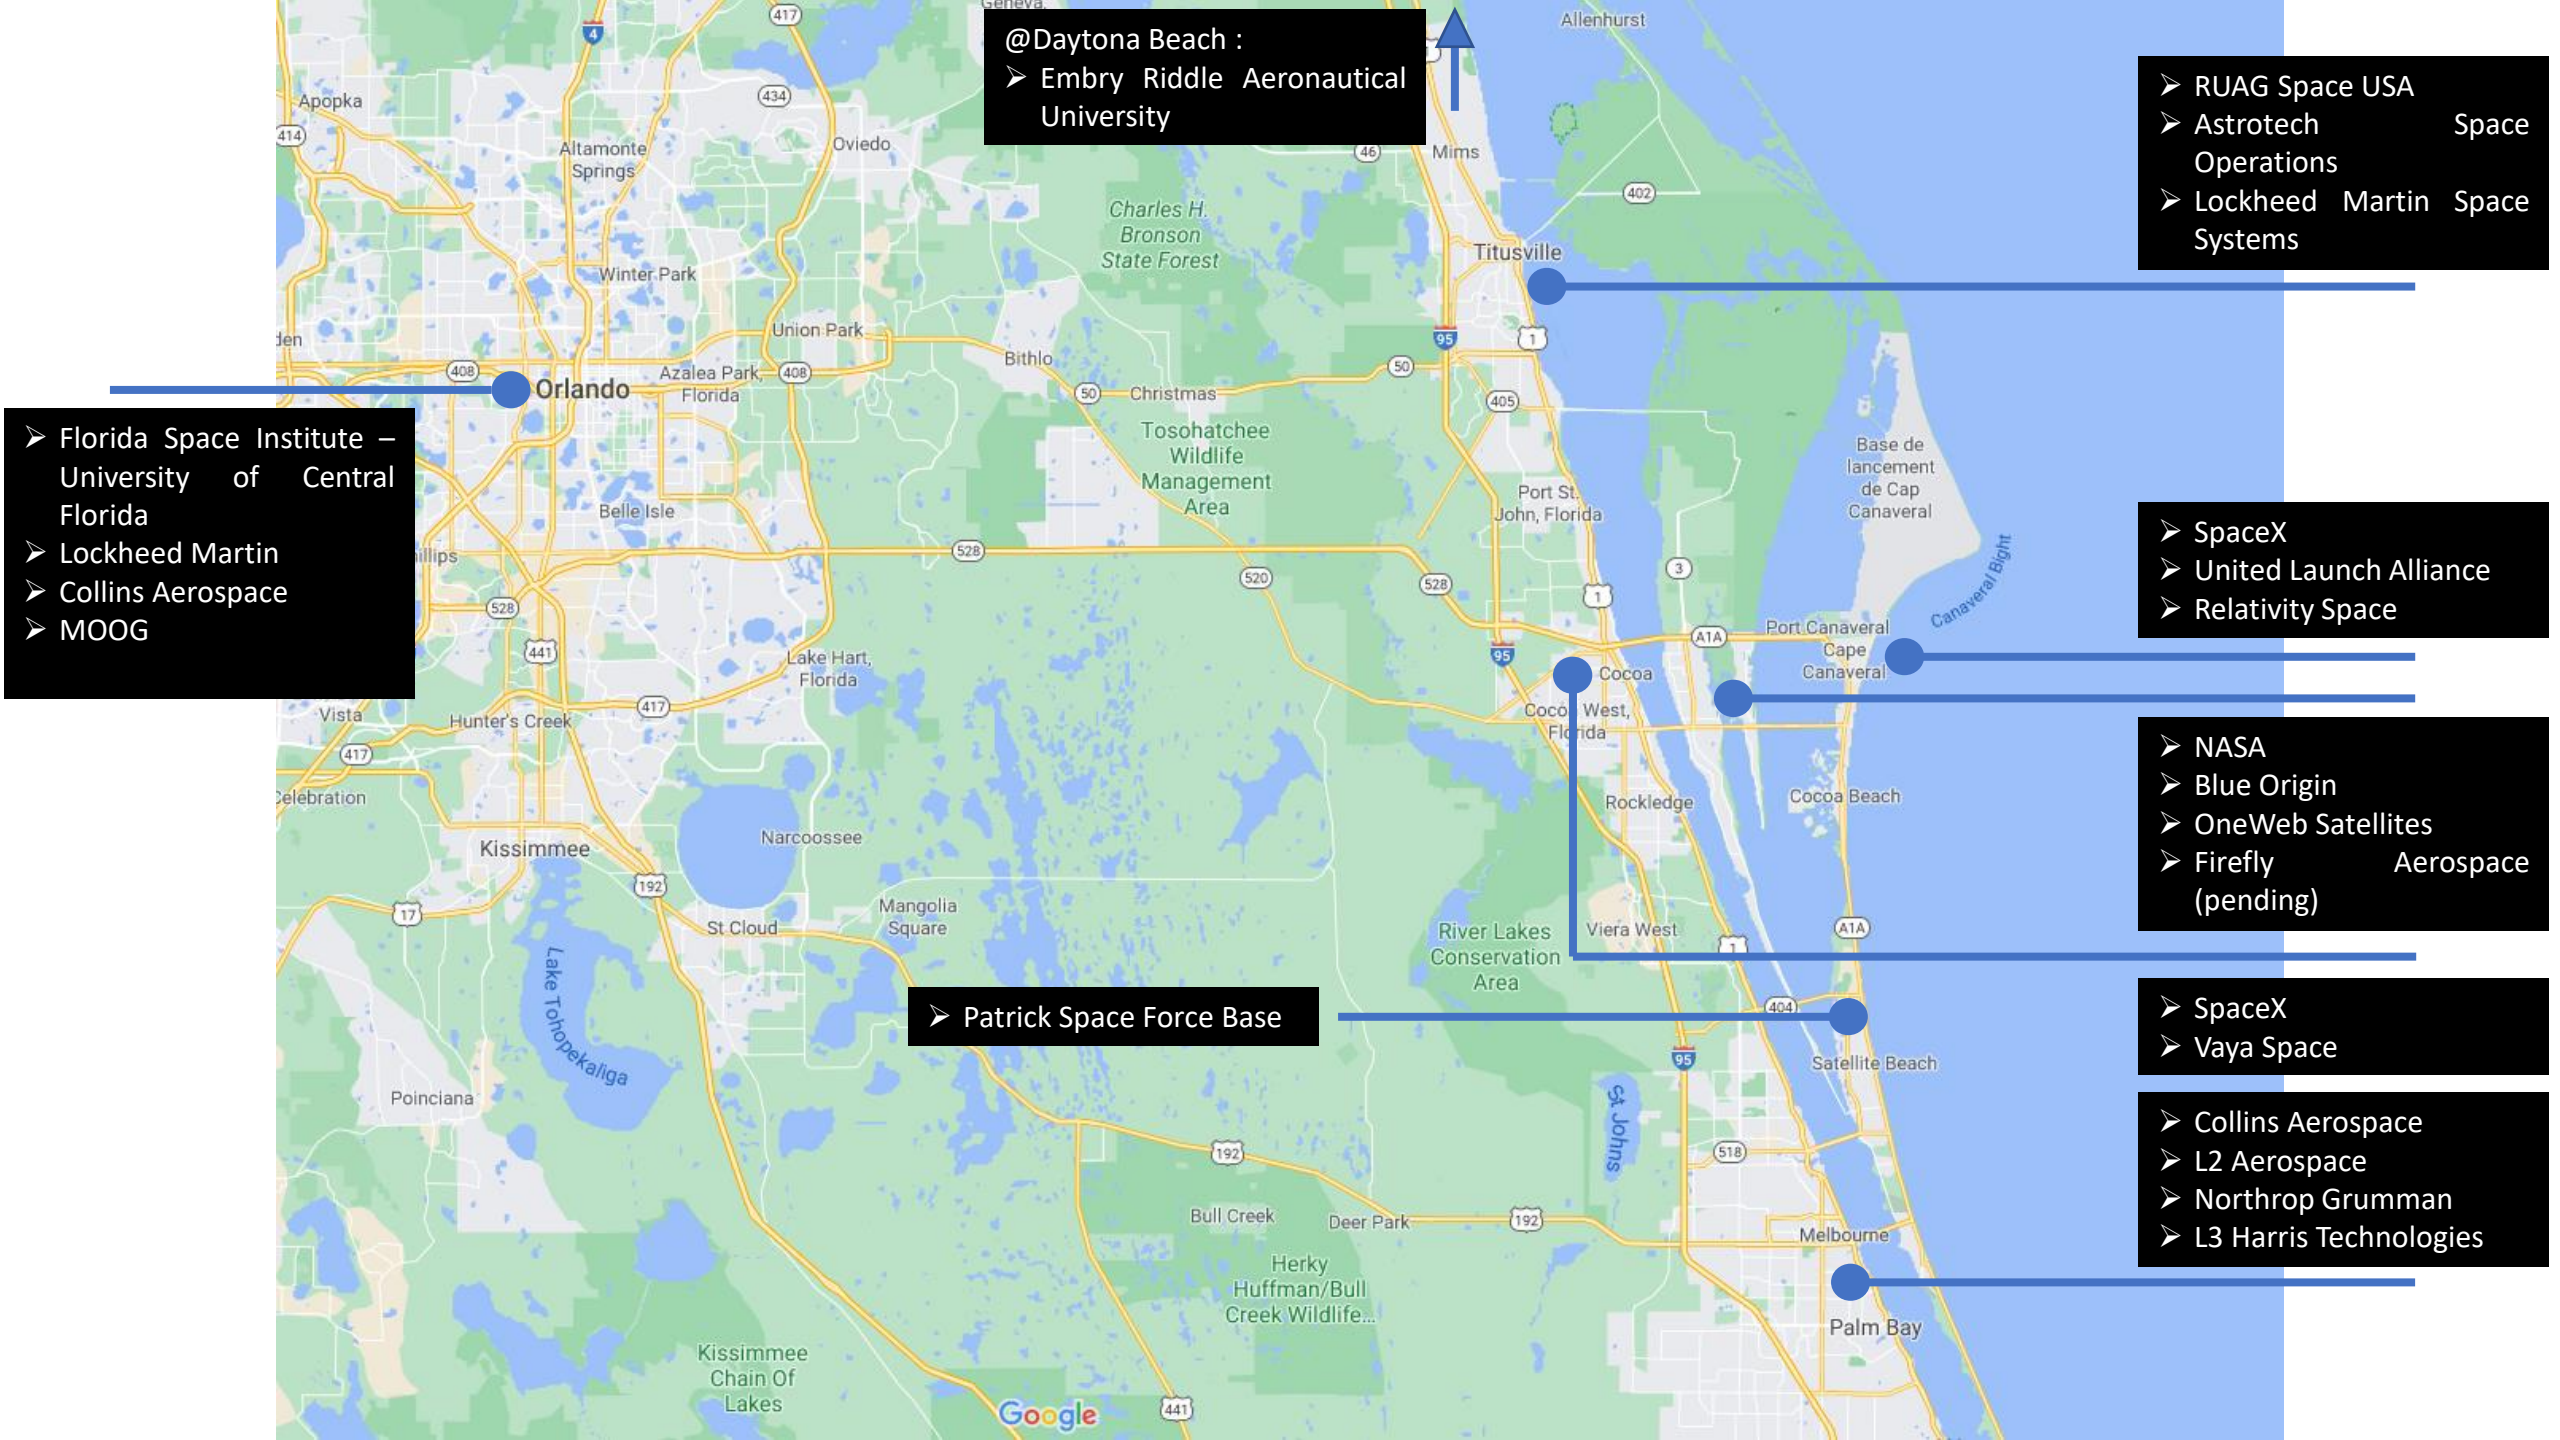

# Mapping Acteurs Floride

@Daytona Beach :  
➤ Embry Riddle Aeronautical University

➤ RUAG Space USA  
➤ Astrotech Space Operations  
➤ Lockheed Martin Space Systems

➤ Florida Space Institute – University of Central Florida  
➤ Lockheed Martin  
➤ Collins Aerospace  
➤ MOOG

➤ SpaceX  
➤ United Launch Alliance  
➤ Relativity Space

➤ NASA  
➤ Blue Origin  
➤ OneWeb Satellites  
➤ Firefly Aerospace (pending)

➤ Patrick Space Force Base

➤ SpaceX  
➤ Vaya Space

➤ Collins Aerospace  
➤ L2 Aerospace  
➤ Northrop Grumman  
➤ L3 Harris Technologies

# Mapping Acteurs Californie

● — STARTUP

● — INDUSTRY MAJOR

● — RESEARCH

Planet Labs  
Astranis  
Spire Global  
Capella Space  
Loft Orbital

Astra  
Sierra Nevada

Hexcel Corp.

Sierra Nevada

# Los Angeles

- Dash S'YS
- Relativity Sace
- Phase Four
- SlingShot
- Corenova
- MORF3D
- ABL

- SpaceX
- Triumph
- Raytheon
- Northrop Grumman
- Boeing
- Millenium (Boeing)
- Lockheed Martin
- UTC Aerospace Systems
- SAIC