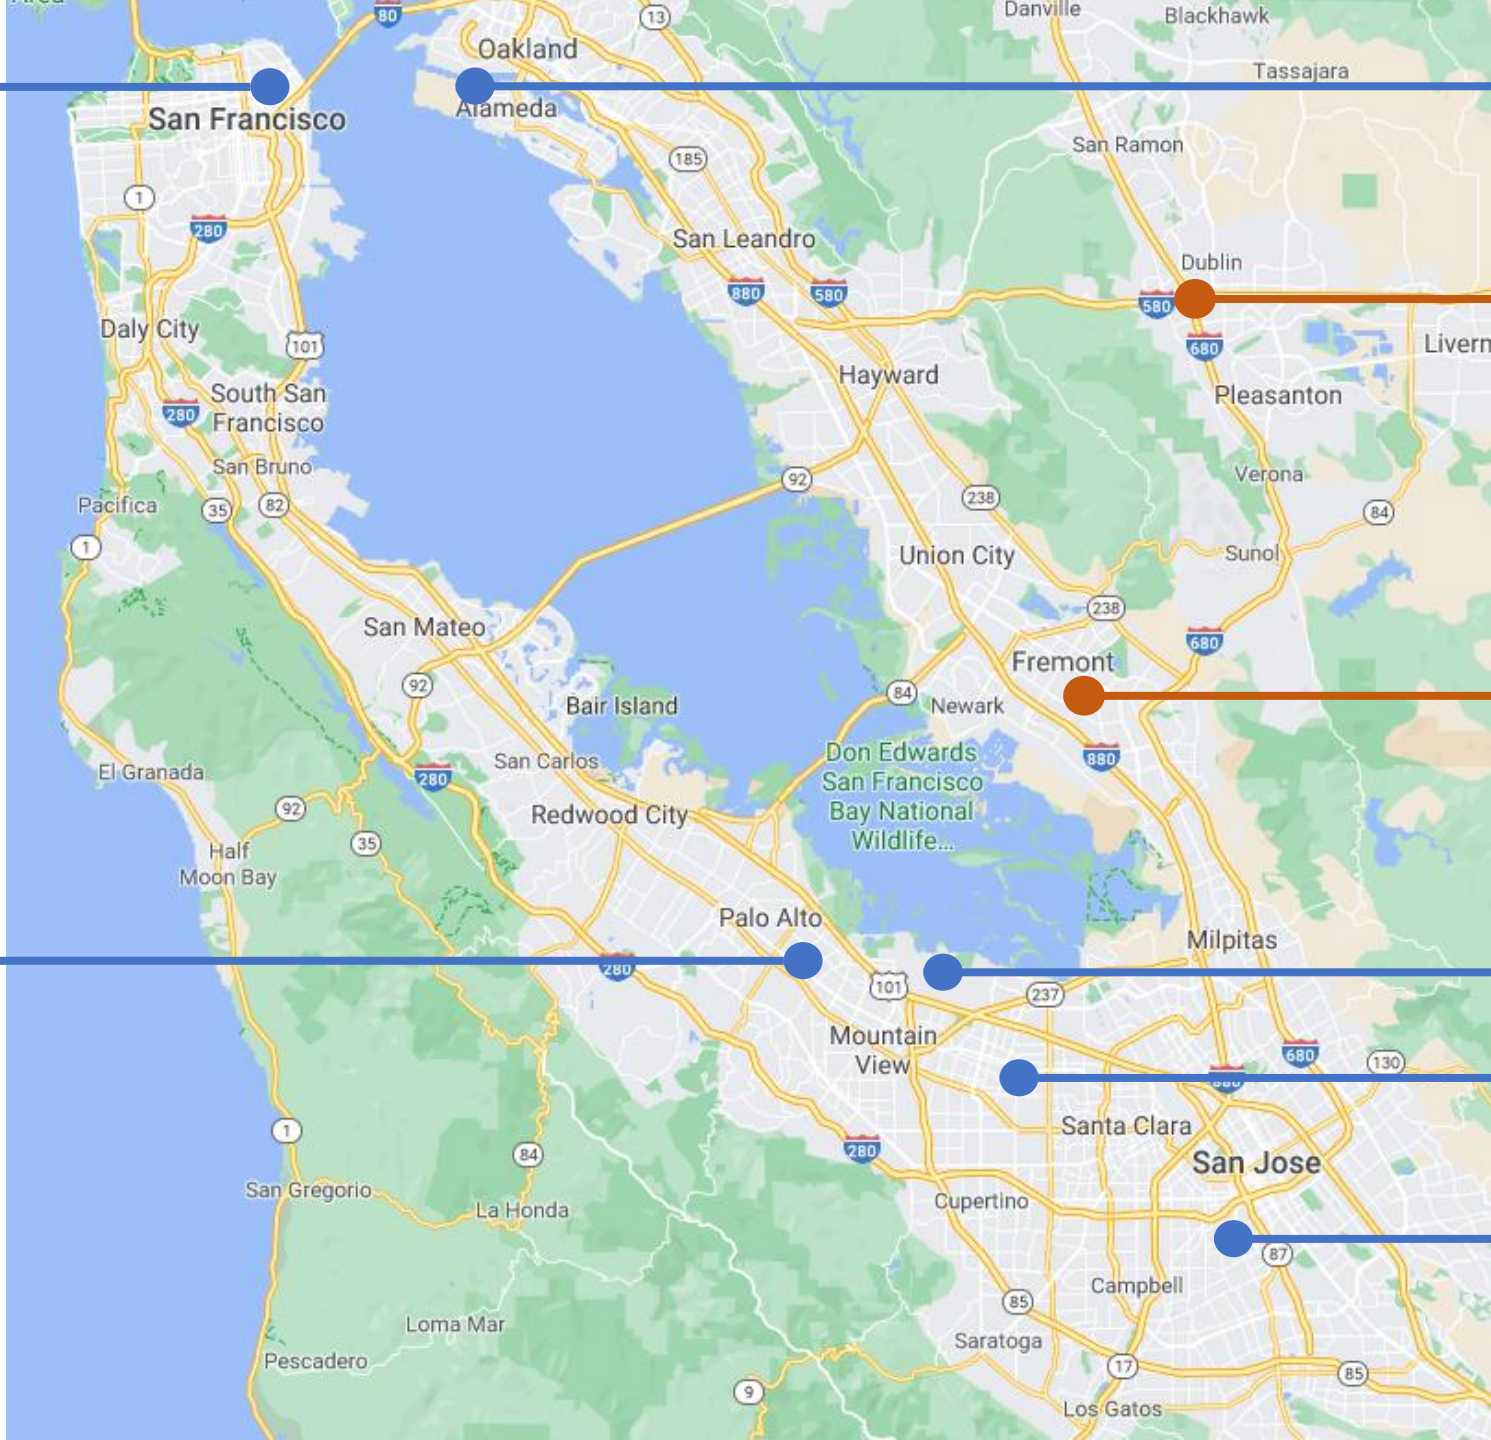

# Mapping Acteurs Californie

● — STARTUP

● — INDUSTRY MAJOR

● — RESEARCH

Planet Labs  
Astranis  
Spire Global  
Capella Space  
Loft Orbital

Astra  
Sierra Nevada

Hexcel Corp.

Sierra Nevada

Googleplex  
Lockheed Martin  
NASA Ames Research Center  
Made In Space

Skylo  
LeoLabs  
Lockheed Martin  
SSL (Maxar)

SpinLaunch  
BAE Systems

Alanax  
BAE Systems  
Sierra Nevada

# Los Angeles

- Dash S'YS
- Relativity Sace
- Phase Four
- SlingShot
- Corenova
- MORF3D
- ABL

- SpaceX
- Triumph
- Raytheon
- Northrop Grumman
- Boeing
- Millenium (Boeing)
- Lockheed Martin
- UTC Aerospace Systems
- SAIC